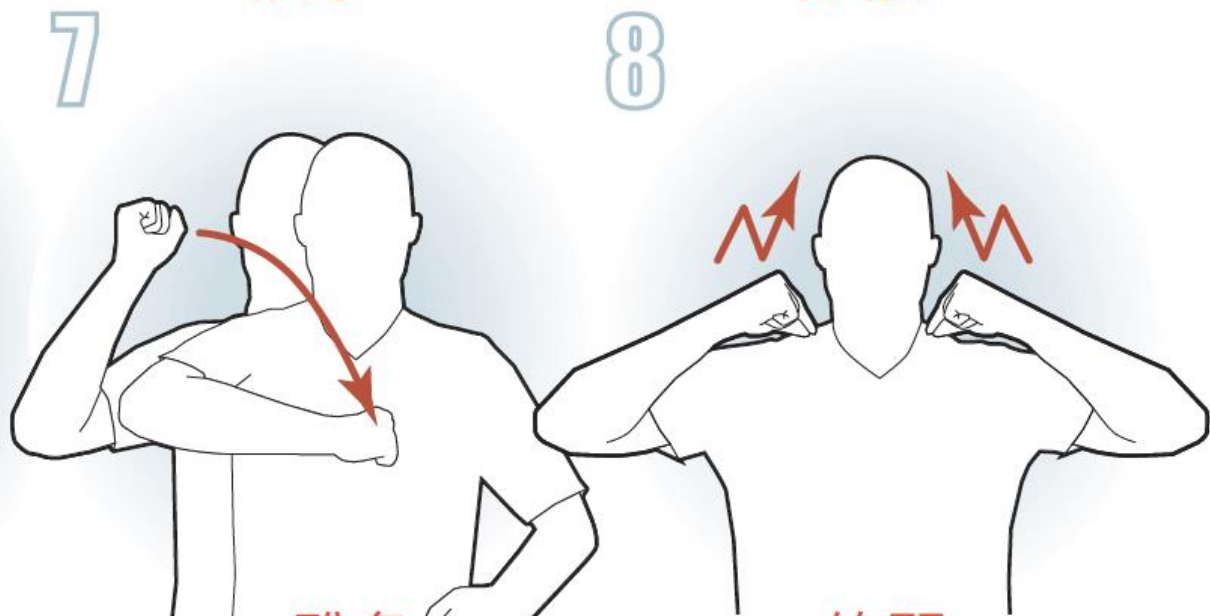

7 雅各 Jacob

8 约瑟 Joseph